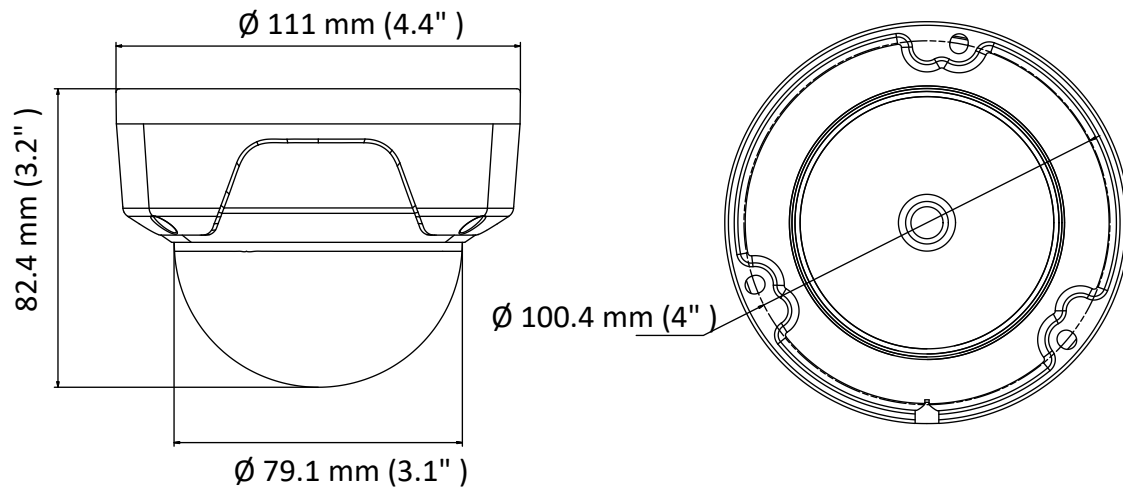

Client	HiLookVision PC Client, HiLookVision App
Web Browser	IE8+, Chrome 41.0-44, Firefox 30.0-51, Safari 8.0-11
Interface	
Communication Interface	1 RJ45 10M/100M self-adaptive Ethernet port
General	
Operating Conditions	-30 °C to 60 °C (-22 °F to 140 °F), humidity: 95% or less (non-condensing)
Power Supply	12 VDC ± 25%, 5.5 mm coaxial power plug PoE (802.3af, class 3)
Power Consumption and Current	12 VDC, 0.4 A, Max: 5 W PoE: (802.3af, 36 V to 57 V), 0.2 A to 0.1 A, Max: 6.5 W
Ingress Protection	IP67, IK10
Material	Without –M model: Bubble: plastic, front cover: plastic, bottom base: metal –M model: Bubble: plastic, front cover: metal, bottom base: metal
Dimensions	Camera: Ø 111 mm × 82.4 mm (Ø 4.4" × 3.2") With package: 134 mm × 134 mm × 108 mm (5.3" × 5.3" × 4.3")
Weight	Without –M model: Camera: Approx. 400 g (0.9 lb.) With package: Approx. 600 g (1.3 lb.) –M model: Camera: Approx. 460 g (1 lb.) With package: Approx. 660 g (1.5 lb.)

Available Models

IPC-D121H (2.8/4 mm), IPC-D121H-M (2.8/4 mm)

Dimension

Accessories

DS-1259ZJ
Inclined Ceiling
Mount

DS-1271ZJ-110
Pendant Mount

DS-1272ZJ-110
Wall Mount

DS-1272ZJ-110B
Wall Mount